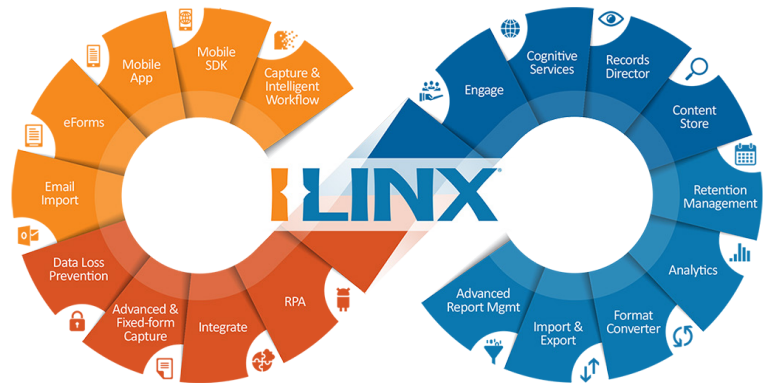

## Achieve optimal performance, security, and flexibility in an assured service.

Deploying and maintaining critical enterprise systems doesn't allow for a slowdown, let alone an outage – and staying ahead of potential issues within your application portfolio is a constant challenge. ILINX Cloud is a SaaS-based process innovation platform that enables organizations to simultaneously address the needs for performance, adaptability, and security with predictable costs, reduced IT burden, and dynamic scalability.

### Process-enable your hybrid workforce

Provide the same great experience to both in-office and remote staff without the challenges of managing secure, anywhere-available access. With ILINX Cloud, your organization can grow unimpeded, hire talent anywhere, and give employees the flexibility to work from wherever.