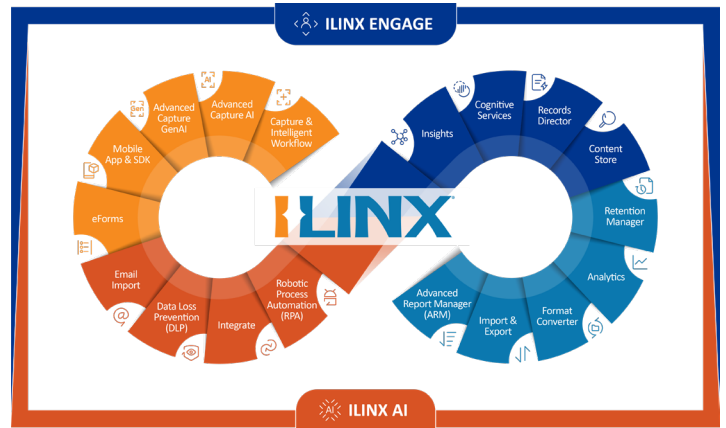

Achieve optimal performance, security, and flexibility in an assured service.

Deploying and maintaining critical enterprise systems doesn't allow for a slowdown, let alone an outage – and staying ahead of potential issues within your application portfolio is a constant challenge. ILINX Cloud is a SaaS-based process innovation platform that enables organizations to simultaneously address the needs for performance, adaptability, and security with predictable costs, reduced IT burden, and dynamic scalability.

Process-enable your hybrid workforce

Provide the same great experience to both in-office and remote staff without the challenges of managing secure, anywhere-available access. With ILINX Cloud, your organization can grow unimpeded, hire talent anywhere, and give employees the flexibility to work from wherever.

Enable Universal Access

Users throughout your organization can create, share, and access content and applications using one device-agnostic, web-based experience.

Process innovation made easy.

ImageSource makes process innovation easy through advanced solutions built on ILINX, the world's most flexible process-improvement platform, delivered by a team of experts committed to customer-partner success.