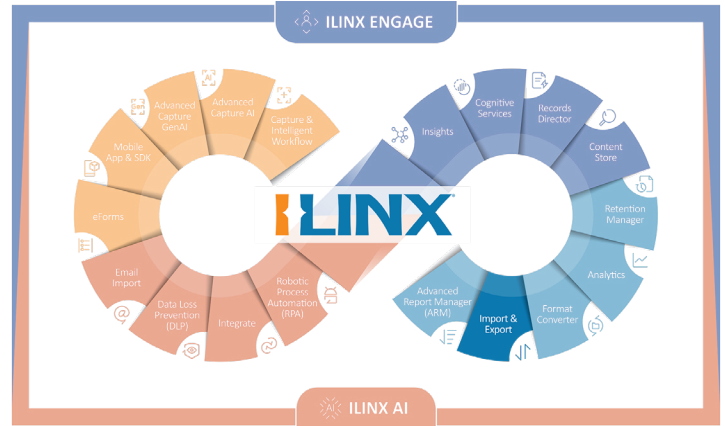

## Quickly expand and extend to leverage your existing investment.

ILINX makes moving data between systems effortless and reliable. Integrate new technology investments with legacy systems to add value while subtracting risk. There's no need to rip and replace essential components or implement net new solutions in a vacuum. ILINX Import, Export, and Release leverage the best features of your current assets while enhancing the interoperability of your data.

### ILINX Import

ILINX Import is your trusted, simple-to-use application that eases data imported from one or more locations into ILINX Content Store for management and safekeeping.

### ILINX Export

ILINX Export lets you easily surface data stored in one or more legacy repositories using a simple point-and-click interface. It unifies on-demand data access and makes migration simple and controllable.

### ILINX Release

ILINX Release is the proven and simple way to identify, map, and transfer vital information. Move data between capture channels and target repositories while preserving and standardizing critical metadata.